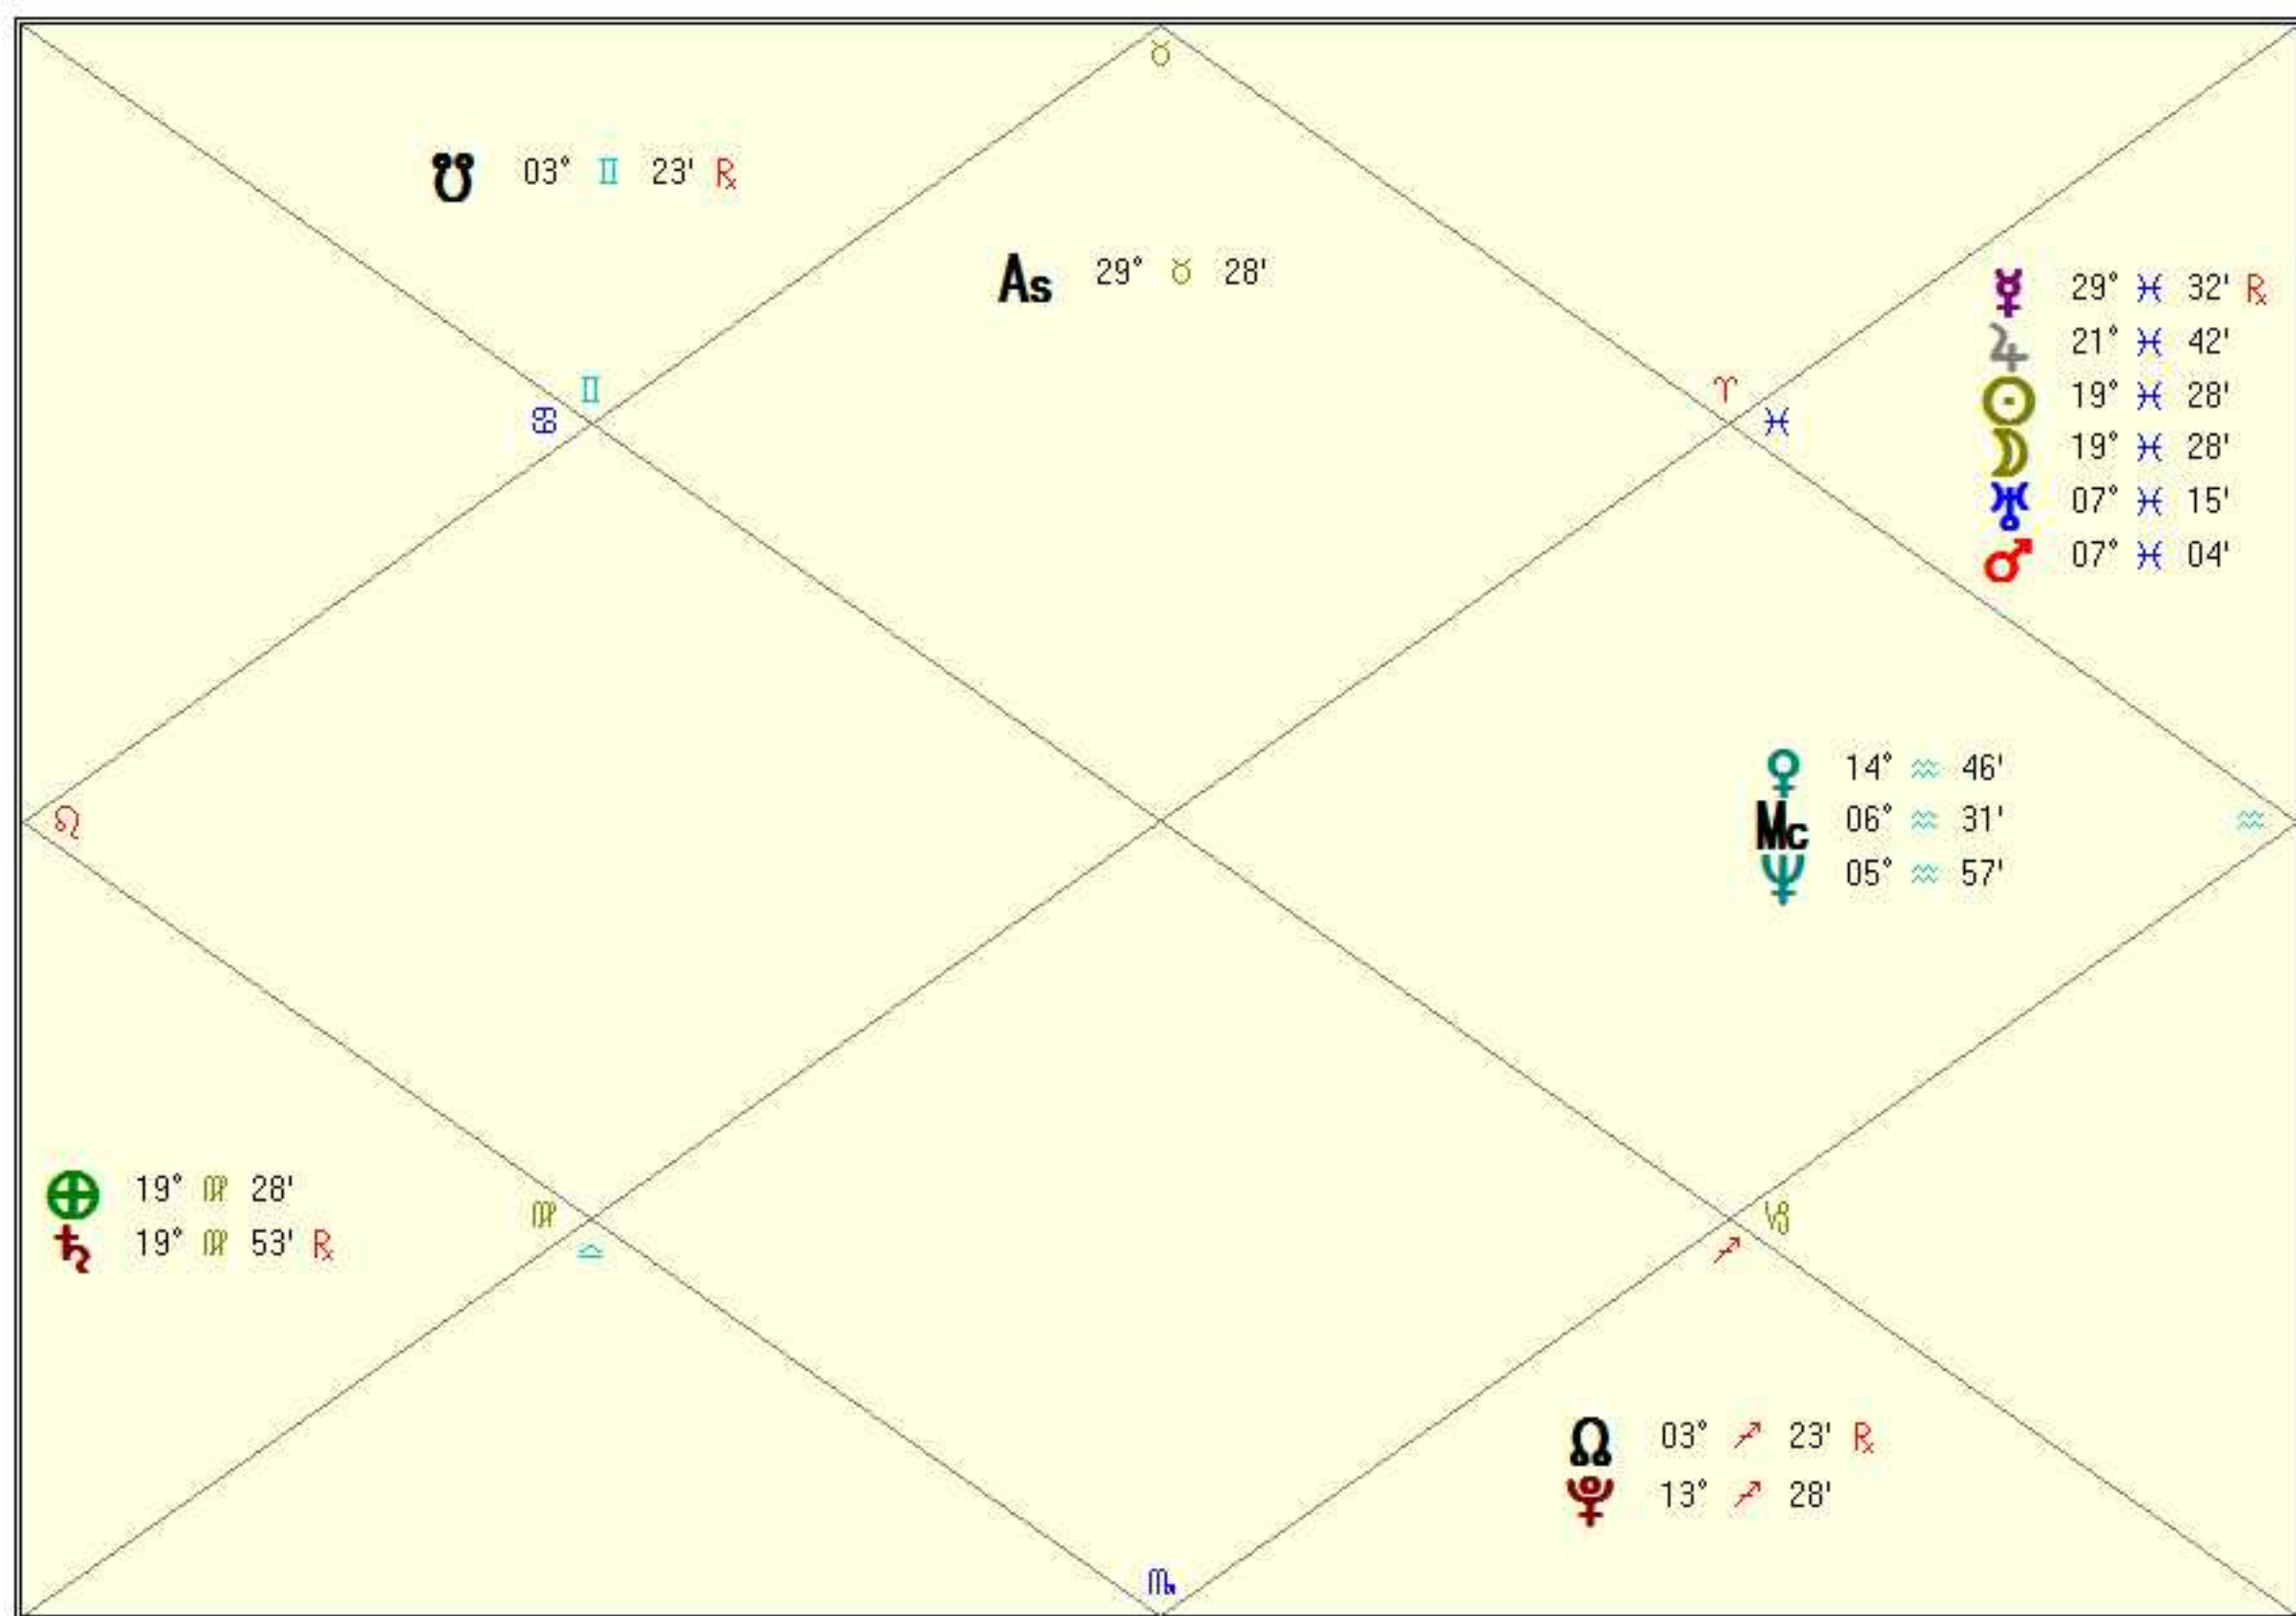

Kelleher USA Chart

Natal Chart

Jul 4 1776 NS, Thu

6:30 pm LMT +5:00:39

Philadelphia, PA

39°N57'08" 075°W09'51"

Geocentric

Lahiri

Apr 3 2011, Sun

10:32:18 am EDT +4:00

washington

38°N53'42" 077°W02'12"

Geocentric

Lahiri

Whole Signs

Mean Node

Pl	Long	Decl	Travel
	19° 42' 31"	+09° 43'	+11° 53'
	19° 07' 28"	-05° 19'	+59° 10"
	19° 42' 31"	+05° 19'	+59° 10"
	29° 43' 32" R	+12° 11'	-24° 49"
	14° 44' 46"	-09° 10'	+01° 12'
	07° 44' 04"	-00° 24'	+46° 44"
	21° 44' 42"	+05° 11'	+14° 31"
	19° 07' 53" R	-02° 57'	-04° 40"
	07° 44' 15"	-00° 08'	+03° 22"
	05° 44' 57"	-11° 56'	+01° 46"
	13° 44' 28"	-18° 43'	+00° 10"
	03° 44' 23" R	-23° 24'	-03° 10"
	03° 44' 23" R	+23° 24'	-03° 10"
	29° 44' 28' 57"	+23° 16'	+347° 59'
	06° 44' 31' 50"	-11° 16'	+378° 24'

Inner Wheel
Kelleher USA Chart
Natal Chart
 Jul 4 1776 NS, Thu
 6:30 pm LMT +5:00:39
 Philadelphia, PA
 39°N57'08" 075°W09'51"
Geocentric
Lahiri
Whole Signs
Mean Node

Outer Wheel
New Moon Apr 3 2011
Event Chart
 Apr 3 2011, Sun
 10:32:18 am EDT +4:00
 washington
 38°N53'42" 077°W02'12"
Geocentric
Lahiri
Whole Signs
Mean Node