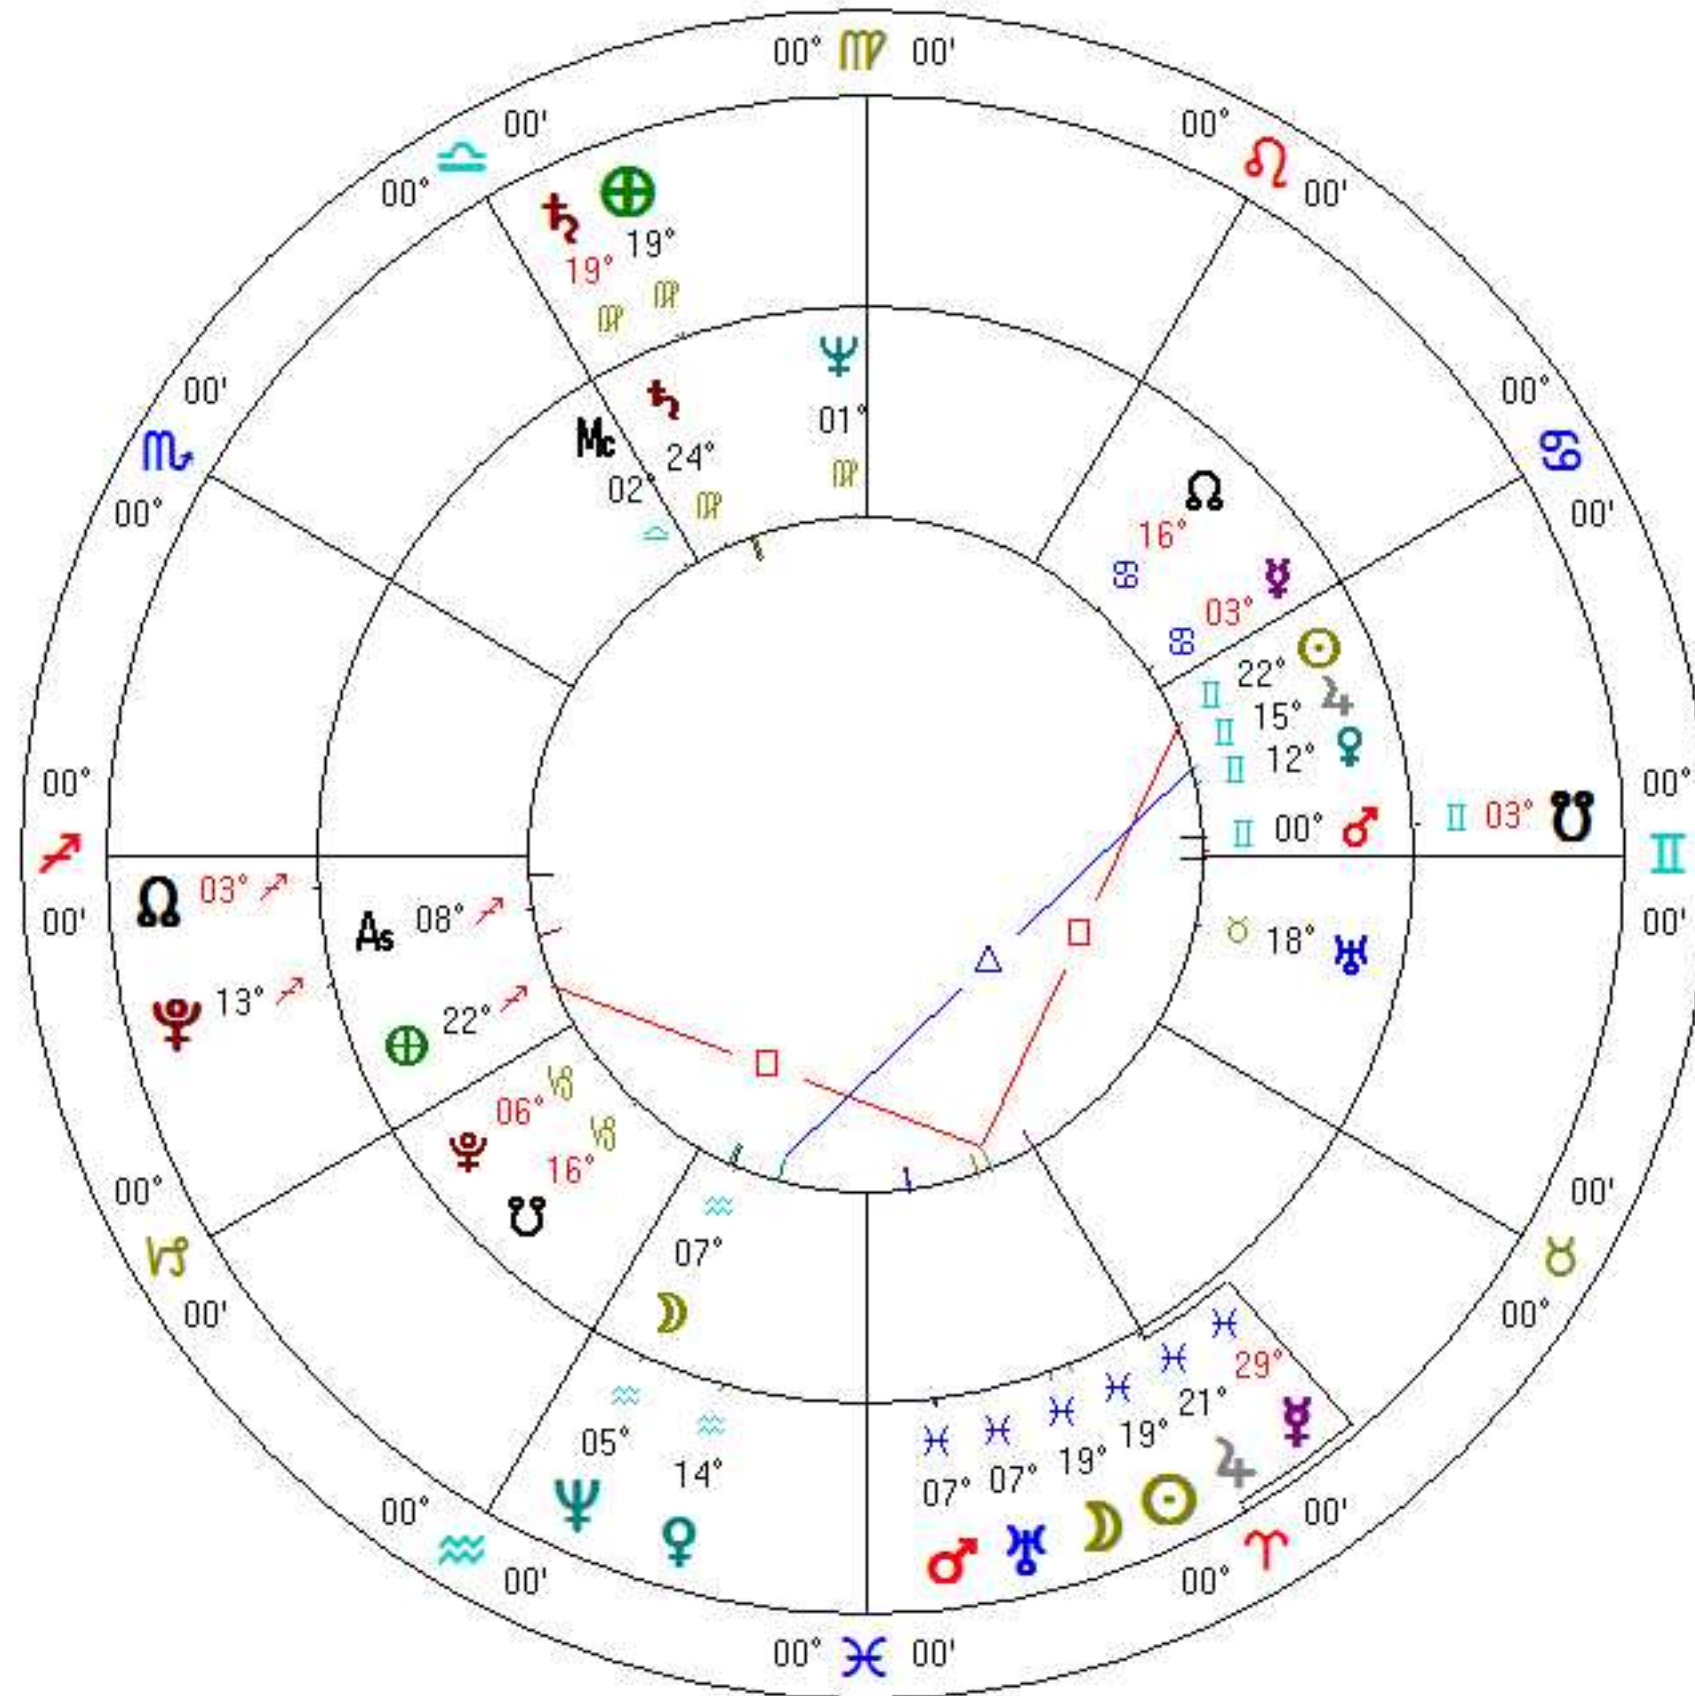

Kelleher USA Chart

Natal Chart

Jul 4 1776 NS, Thu

6:30 pm LMT +5:00:39

Philadelphia, PA

39°N57'08" 075°W09'51"

Geocentric

Lahiri

Apr 3 2011, Sun

10:32:18 am EDT +4:00

washington

38°N53'42" 077°W02'12"

Geocentric

Lahiri

Whole Signs

Mean Node

Pl	Long	Decl	Travel
	19° 42' 31"	+09° 43'	+11° 53'
	19° 07' 28"	-05° 19'	+59° 10"
	19° 42' 31"	+05° 19'	+59° 10"
	29° 43' 32" R	+12° 11'	-24° 49"
	14° 44' 46"	-09° 10'	+01° 12'
	07° 44' 04"	-00° 24'	+46° 44"
	21° 44' 42"	+05° 11'	+14° 31"
	19° 07' 53" R	-02° 57'	-04° 40"
	07° 44' 15"	-00° 08'	+03° 22"
	05° 44' 57"	-11° 56'	+01° 46"
	13° 44' 28"	-18° 43'	+00° 10"
	03° 44' 23" R	-23° 24'	-03° 10"
	03° 44' 23" R	+23° 24'	-03° 10"
	29° 44' 28' 57"	+23° 16'	+347° 59'
	06° 44' 31' 50"	-11° 16'	+378° 24'

Inner Wheel
Kelleher USA Chart
Natal Chart
 Jul 4 1776 NS, Thu
 6:30 pm LMT +5:00:39
 Philadelphia, PA
 39°N57'08" 075°W09'51"
Geocentric
Lahiri
Whole Signs
Mean Node

Outer Wheel
New Moon Apr 3 2011
Event Chart
 Apr 3 2011, Sun
 10:32:18 am EDT +4:00
 washington
 38°N53'42" 077°W02'12"
Geocentric
Lahiri
Whole Signs
Mean Node