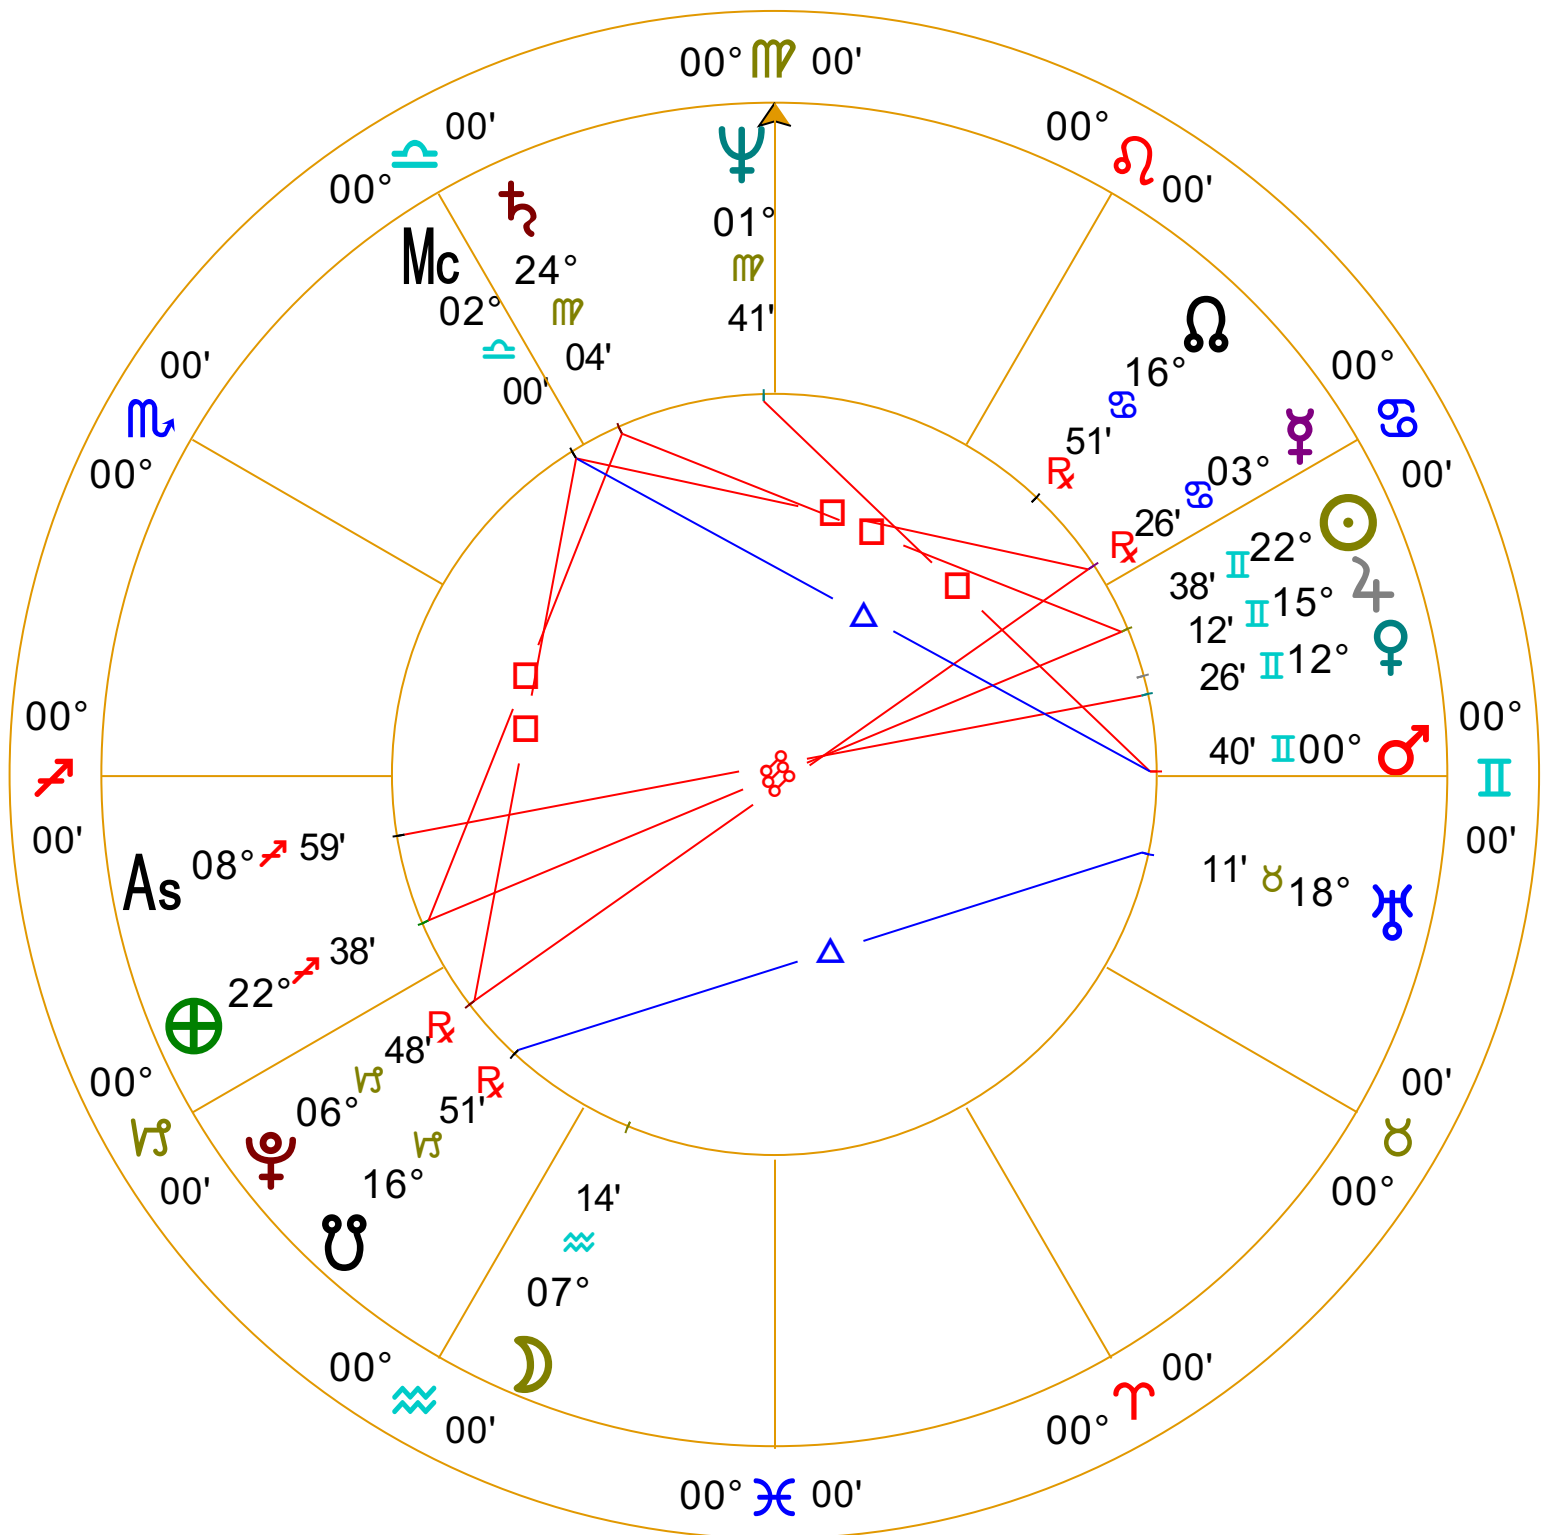

Kelleher USA Chart

Natal Chart

Jul 4 1776 NS, Thu

6:30 pm LMT +5:00:39

Philadelphia, PA

39°N57'08" 075°W09'51"

Geocentric

Lahiri

Whole Signs

Mean Node

Compliments of:-
Juliana Swanson
Juliana@astralharmony.com
PO Box 2751
Kamuela, HI 96743
www.astralharmony.com