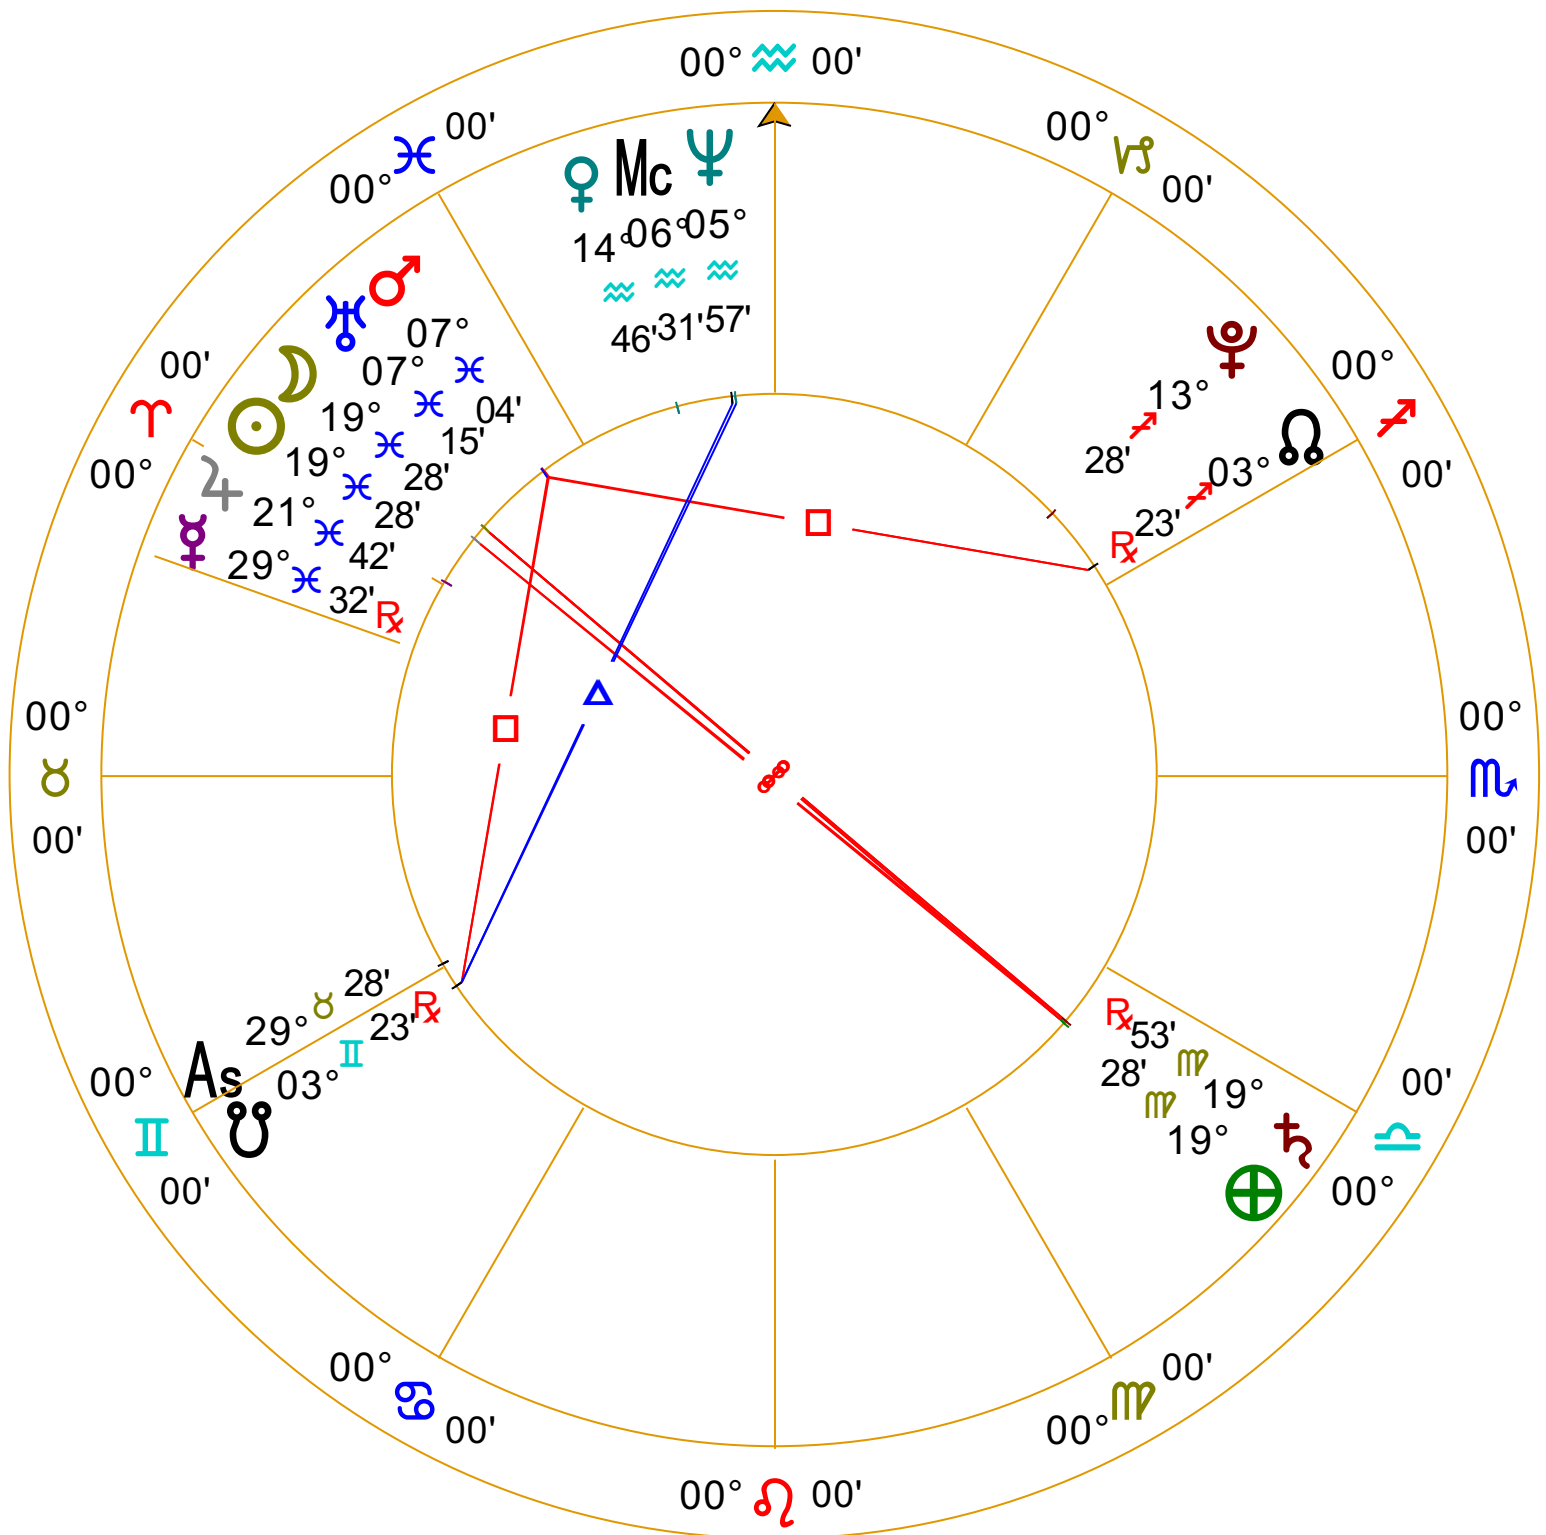

New Moon Apr 3 2011

Event Chart

Apr 3 2011, Sun

10:32:18 am EDT +4:00

washington

38°N53'42" 077°W02'12"

Geocentric

Lahiri

Whole Signs

Mean Node

Compliments of:-
Juliana Swanson
Juliana@astralharmony.com
PO Box 2751
Kamuela, HI 96743
www.astralharmony.com

New Moon Apr 3 2011

Event Chart

Apr 3 2011, Sun

10:32:18 am EDT +4:00

washington

38°N53'42" 077°W02'12"

Geocentric

Lahiri

Whole Signs

Mean Node

Pl	Long	Decl	Travel
	19° 42' 31"	+09° 43'	+11° 53'
	19° 07' 28"	-05° 19'	+59° 10"
	19° 42' 31"	+05° 19'	+59° 10"
	29° 43' 32" R	+12° 11'	-24° 49"
	14° 44' 46"	-09° 10'	+01° 12'
	07° 44' 04"	-00° 24'	+46° 44"
	21° 44' 42"	+05° 11'	+14° 31"
	19° 07' 53" R	-02° 57'	-04° 40"
	07° 44' 15"	-00° 08'	+03° 22"
	05° 44' 57"	-11° 56'	+01° 46"
	13° 44' 28"	-18° 43'	+00° 10"
	03° 44' 23" R	-23° 24'	-03° 10"
	03° 44' 23" R	+23° 24'	-03° 10"
	29° 44' 28' 57"	+23° 16'	+347° 59'
	06° 44' 31' 50"	-11° 16'	+378° 24'

Hs	Long
1	00° 44' 00"
2	00° 44' 00"
3	00° 44' 00"
4	00° 44' 00"
5	00° 44' 00"
6	00° 44' 00"
7	00° 44' 00"
8	00° 44' 00"
9	00° 44' 00"
10	00° 44' 00"
11	00° 44' 00"
12	00° 44' 00"

Hs	Alm
1	♀
2	♁
3	☽
4	☉
5	♁
6	♃
7	♂
8	♃
9	♀ ♃
10	♃
11	♀
12	☉