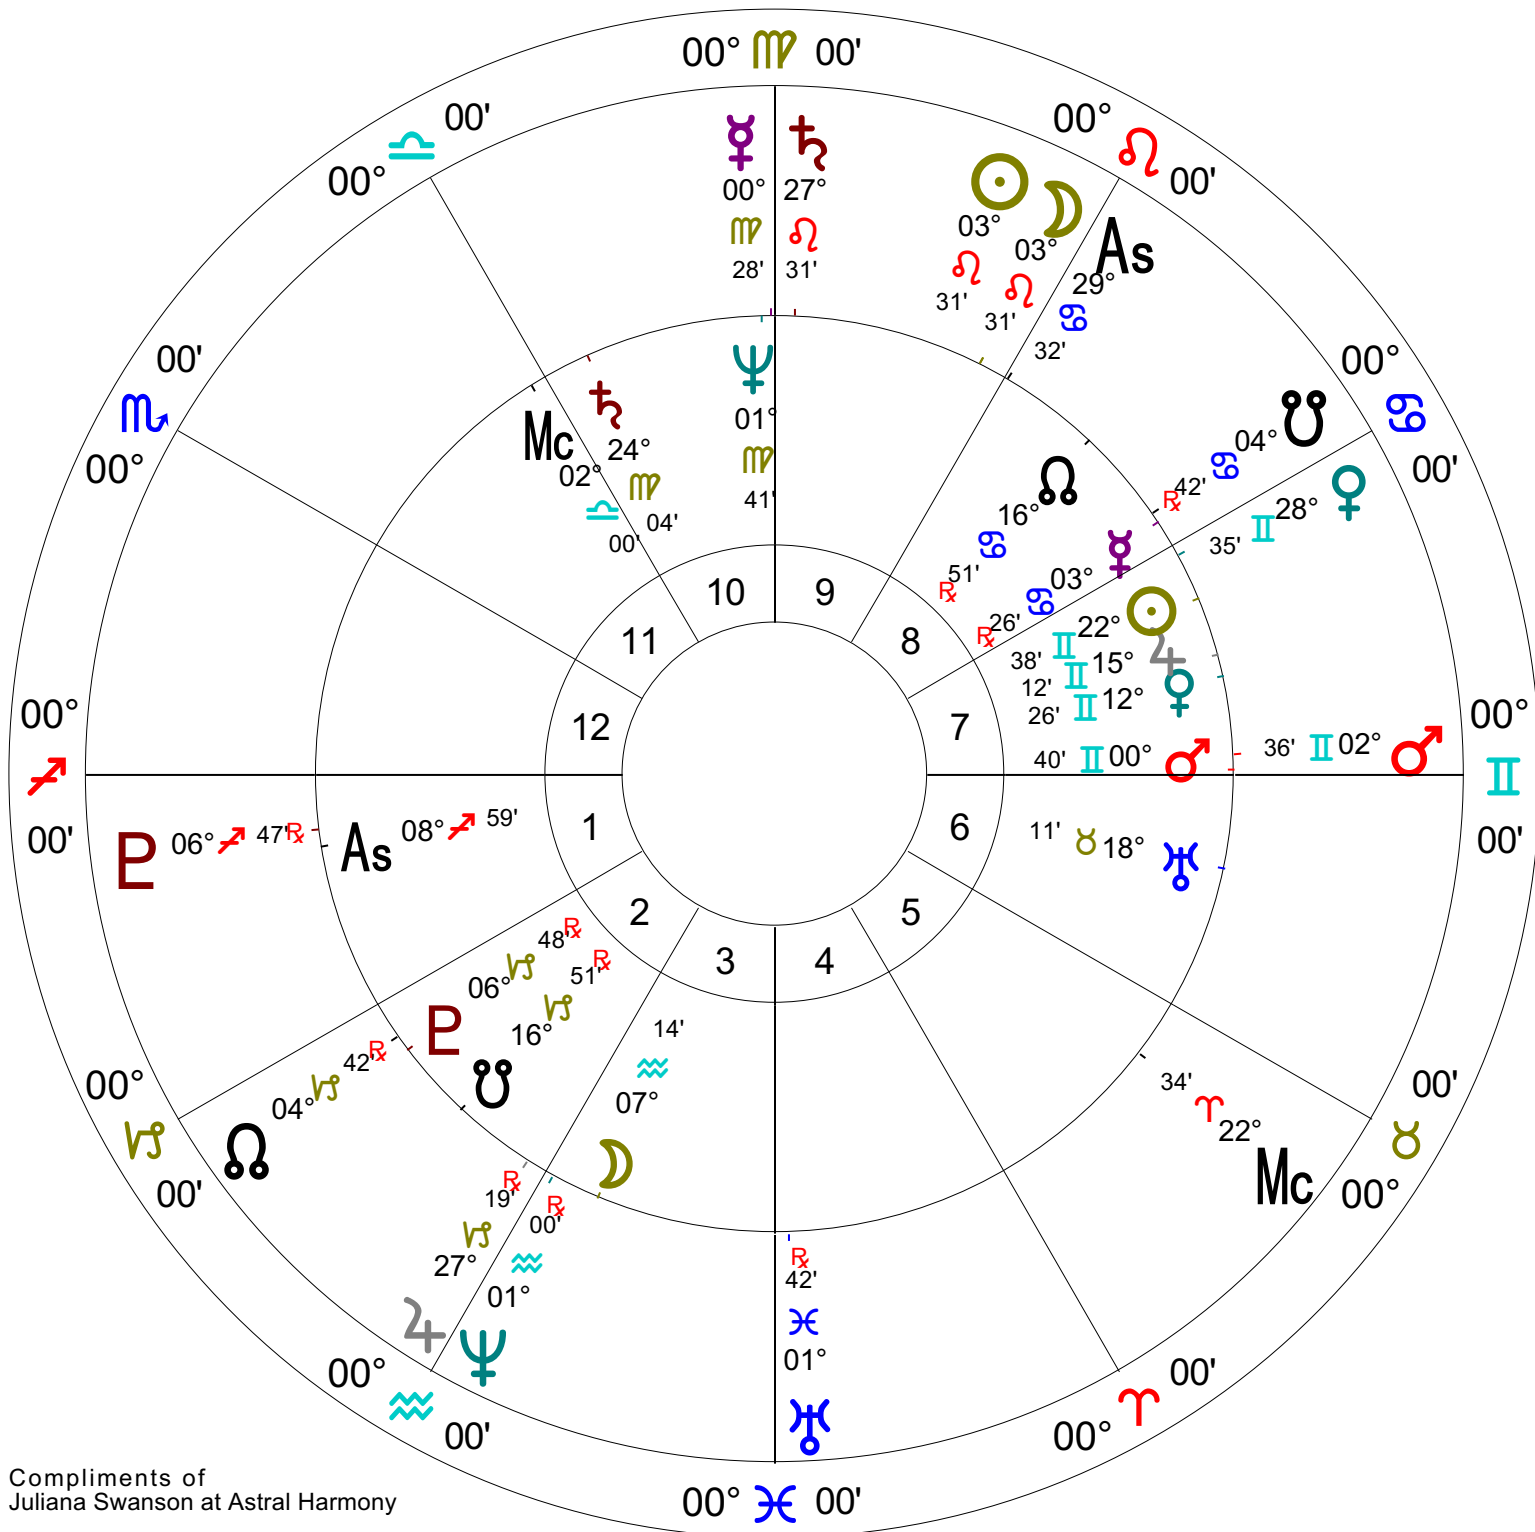

Inner Wheel
Kelleher USA Chart
 Natal Chart
 Jul 4 1776 NS, Thu
 6:30 pm LMT +5:00:39
 Philadelphia, PA
 39°N57'08" 075°W09'51"
 Geocentric
 Lahiri
 Whole Signs
 Mean Node

Outer Wheel
New Moon Aug 20 2009
 Event Chart
 Aug 20 2009, Thu
 6:01:35 am EDT +4:00
 Philadelphia
 39°N57'08" 075°W09'51"
 Geocentric
 Lahiri
 Whole Signs
 Mean Node