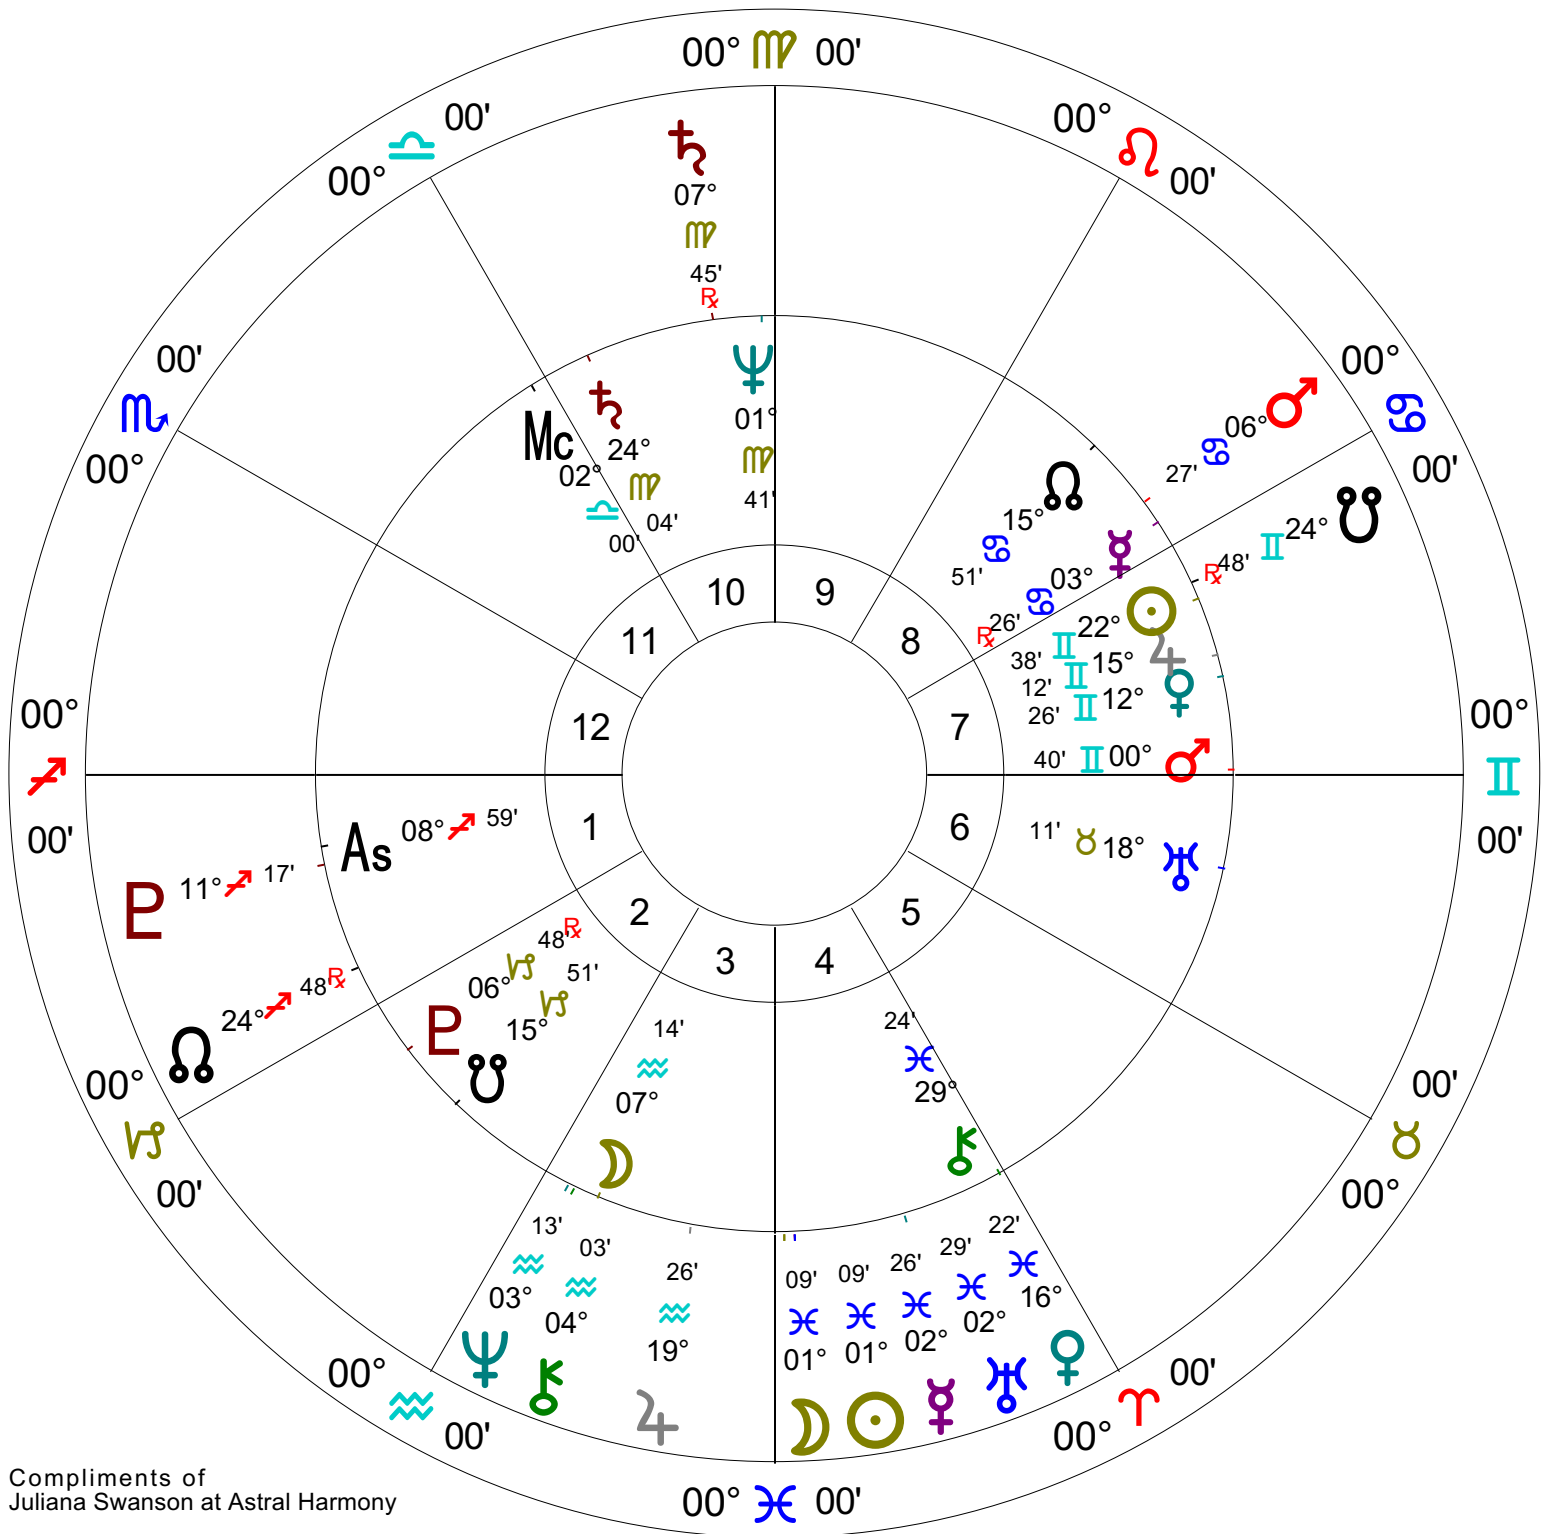

Inner Wheel  
**Kelleher USA Chart**  
 Natal Chart  
 Jul 4 1776 NS, Thu  
 6:30 pm LMT +5:00:39  
 Philadelphia, PA  
 39°N57'08" 075°W09'51"  
 Geocentric  
 Lahiri  
 Whole Signs  
 True Node

Outer Wheel  
**New Moon Mar 15 2010**  
 Event Chart  
 Mar 15 2010, Mon  
 5:01:04 pm EDT +4:00  
 Washington, DC  
 38°N53'42" 077°W02'12"  
 Geocentric  
 Lahiri  
 Whole Signs  
 True Node